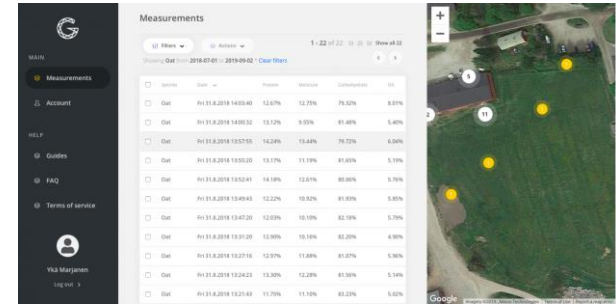

Valued Grain Chain

- *Step by step*

Webinar 25th of June 2020

 valued grain chain

The steps valued grain chain

1. Selective harvesting – planning 1
2. Selective harvesting – planning 2
3. Selective harvesting – harvest & logistics
4. Dryer batches
5. Preparing sales batches to market
6. Grain sale
7. Grain to buyer

Selective harvesting – planning 1

Farm data;
Parcel borders, NDVI maps
Suonentieto Oy, DataVäxt AB

Selective harvesting
tentative plan
Agrointelli AsP

Plan check
Farmer

Satellite
data

Weather
data

Selective harvesting – planning 2