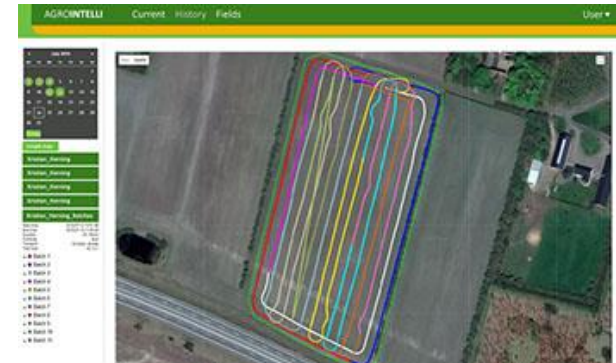

Valued Grain Chain

- *Step by step*

Webinar 25th of June 2020

 valued grain chain

The steps valued grain chain

1. Selective harvesting – planning 1
2. Selective harvesting – planning 2
3. Selective harvesting – harvest & logistics
4. Dryer batches
5. Preparing sales batches to market
6. Grain sale
7. Grain to buyer

Selective harvesting – planning 1

Farm data;
Parcel borders, NDVI maps
Suonentieto Oy, DataVäxt AB

Selective harvesting
tentative plan
Agrointelli AsP

Plan check
Farmer

Satellite
data

Weather
data

Selective harvesting – planning 2

Selective harvesting – harvest & logistics

Dryer batches

Monitoring,
Farmer

Grain quality
Moisture & protein
GrainSense Oy

Bookkeeping of harvest and
transportation batch IDs,
Agrointelli AsP

Bookkeeping of dryer batch IDs
and drying parameters
Dryer system