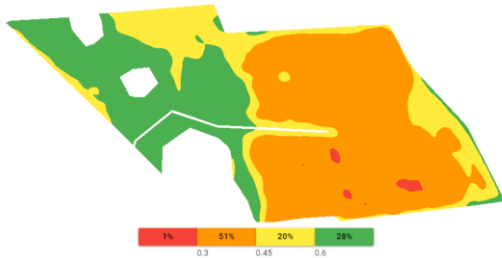

Valued Grain Chain

- *Step by step*

Webinar 25th of June 2020

 valued grain chain

The steps valued grain chain

1. Selective harvesting – planning 1
2. Selective harvesting – planning 2
3. Selective harvesting – harvest & logistics
4. Dryer batches
5. Preparing sales batches to market
6. Grain sale
7. Grain to buyer

Selective harvesting – planning 1

Farm data;
Parcel borders, NDVI maps
Suonentieto Oy, DataVäxt AB

Selective harvesting
tentative plan
Agrointelli AsP

Plan check
Farmer

Satellite
data

Weather
data

Selective harvesting – planning 2