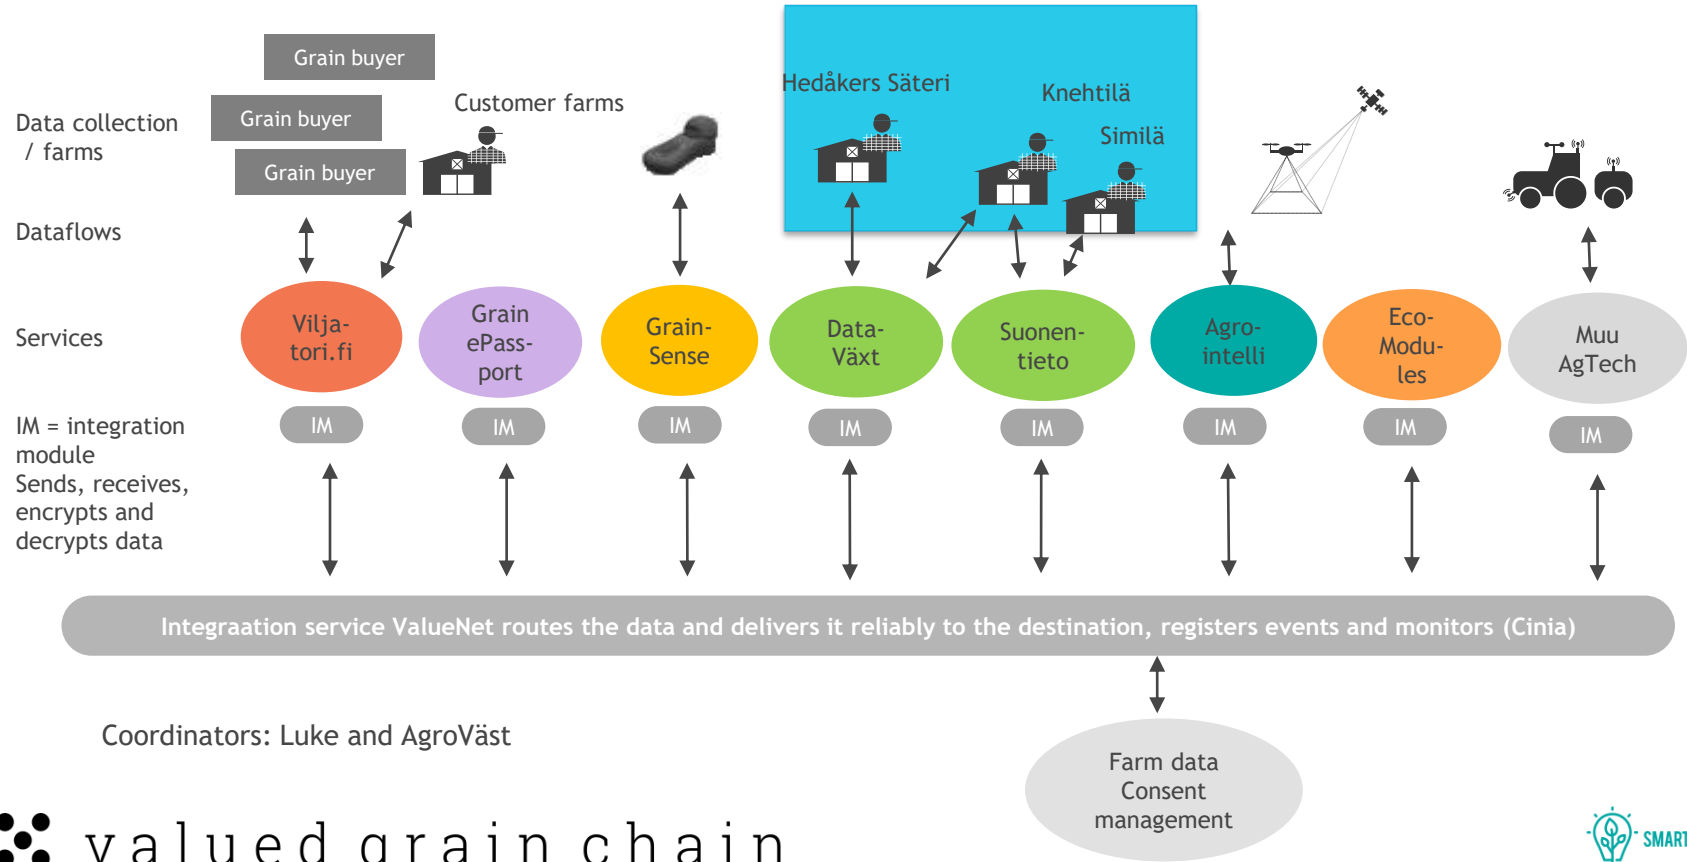

Preparing sales batches to market

Creating sales batches according to quality parameters, Farmer

Taking sales batches to eMarketplace Farmer

Bookkeeping of silo batch IDs and quality parameters
Dryer system

Places sales batch
to markets
Farmer

Receives sales batches to
eMarketplace, brokers the deal
Viljatori.fi

Receives information
of closed deal
Farmer

Receives information
of closed deal
Buyer

Grain to buyer

Adds detailed product
Information to eGrainPass
Farmer

Received information
of closed deal,
initiates eGrainPass
Buyer

New eGrainPassport
is created
eGrainPass

eGrainpassport completed,
Grain delivered
eGrainPass

High-level system architecture

Valued Grain Chain partners

AgroIntelli AsP, DK
AgroVäst, SE
Cinia Oy, FI
DataVäxt AB, SE
GrainSense Oy, FI
Hedåkers Säteri, SE

Knehtilän tila, FI
Luke, FI
Similän tila, FI
Suomen Viljakauppa Oy, FI
Suonentieto Oy, FI