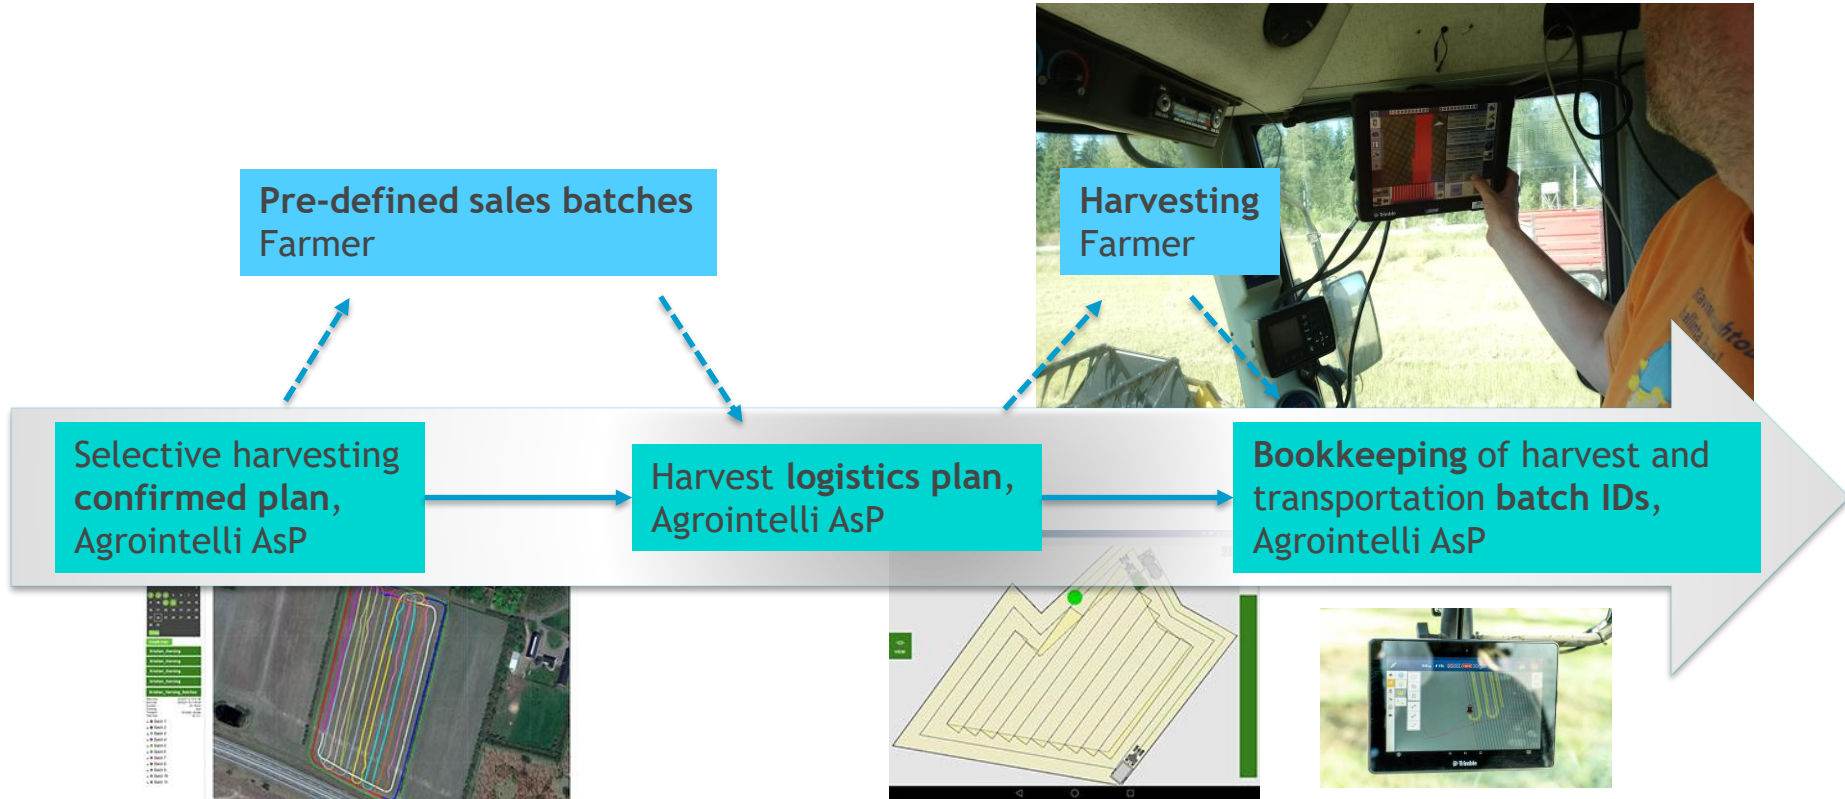

Valued Grain Chain

- *Step by step*

Webinar 25th of June 2020

 valued grain chain

The steps valued grain chain

1. Selective harvesting – planning 1
2. Selective harvesting – planning 2
3. Selective harvesting – harvest & logistics
4. Dryer batches
5. Preparing sales batches to market
6. Grain sale
7. Grain to buyer

Selective harvesting – planning 1

Farm data;
Parcel borders, NDVI maps
Suonentieto Oy, DataVäxt AB

Selective harvesting
tentative plan
Agrointelli AsP

Plan check
Farmer

Satellite
data

Weather
data

Selective harvesting – planning 2

Selective harvesting – harvest & logistics

Dryer batches

Monitoring,
Farmer

Grain quality
Moisture & protein
GrainSense Oy

Bookkeeping of harvest and
transportation batch IDs,
Agrointelli AsP

Bookkeeping of dryer batch IDs
and drying parameters
Dryer system

Preparing sales batches to market

Creating sales batches according to quality parameters, Farmer

Taking sales batches to eMarketplace Farmer

Bookkeeping of silo batch IDs and quality parameters
Dryer system