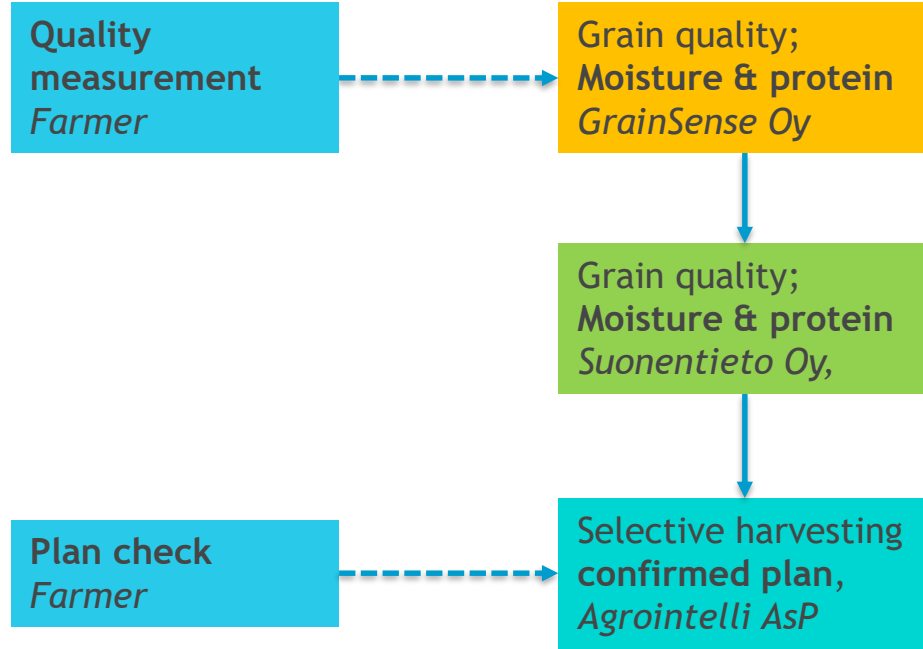

Valued Grain Chain

- *Step by step*

Webinar 25th of June 2020

 valued grain chain

The steps valued grain chain

1. Selective harvesting – planning 1
2. Selective harvesting – planning 2
3. Selective harvesting – harvest & logistics
4. Dryer batches
5. Preparing sales batches to market
6. Grain sale
7. Grain to buyer

Selective harvesting – planning 1

Farm data;
Parcel borders, NDVI maps
Suonentieto Oy, DataVäxt AB

Selective harvesting
tentative plan
Agrointelli AsP

Plan check
Farmer

Satellite
data

Weather
data

Selective harvesting – planning 2

Selective harvesting – harvest & logistics

Dryer batches

Monitoring,
Farmer

Grain quality
Moisture & protein
GrainSense Oy

Bookkeeping of harvest and
transportation batch IDs,
Agrointelli AsP

Bookkeeping of dryer batch IDs
and drying parameters
Dryer system