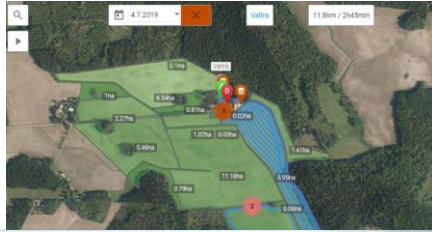

Valued Grain Chain

- *Step by step*

Webinar 25th of June 2020

 valued grain chain

The steps valued grain chain

1. Selective harvesting – planning 1
2. Selective harvesting – planning 2
3. Selective harvesting – harvest & logistics
4. Dryer batches
5. Preparing sales batches to market
6. Grain sale
7. Grain to buyer

Selective harvesting – planning 1

Farm data;
Parcel borders, NDVI maps
Suonentieto Oy, DataVäxt AB

Selective harvesting
tentative plan
Agrointelli AsP

Plan check
Farmer

Satellite
data

Weather
data

Selective harvesting – planning 2